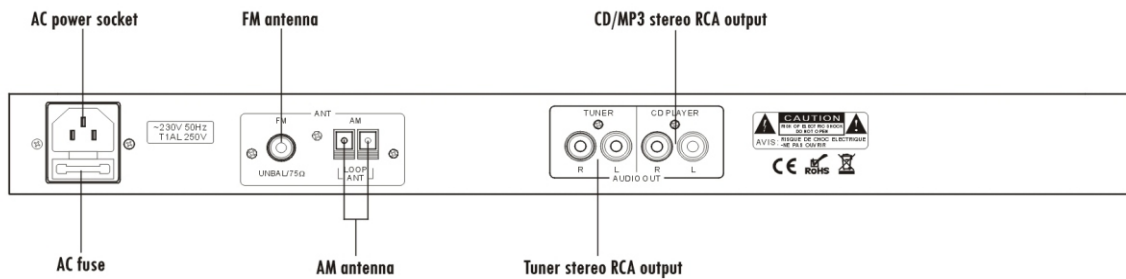

Rear Panel T-2221