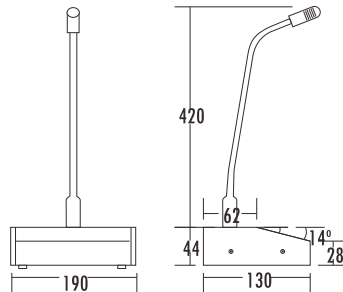

Rear Panel

Model	T-521A
Capsule Type	Condenser
Polar Pattern	Cardioid
Frequency Response	40Hz-16000Hz
Mic Sensitivity	-43±2dB
Prelude Sensitivity	-50dB±2dB
Power Supply	DC9V/AC12V
Distance	10m