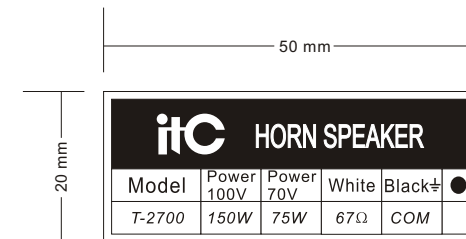

itc

Horn Speaker

T-2700

OWNER'S MANUAL

Dimension

Specifications

Model	T-2700
Power Taps@100V	150W
Power Taps@70V	75W
Impedance	Black:Com White:67Ω
SPL(1W/1M)	104dB
Freq Response	120-18KHz
Dimensions	576X576X830mm
Weight	24.2Kg
IP RATE	IP X6

Installation type

Floating type

Linear type

Hang type

Label stickers

T-2700