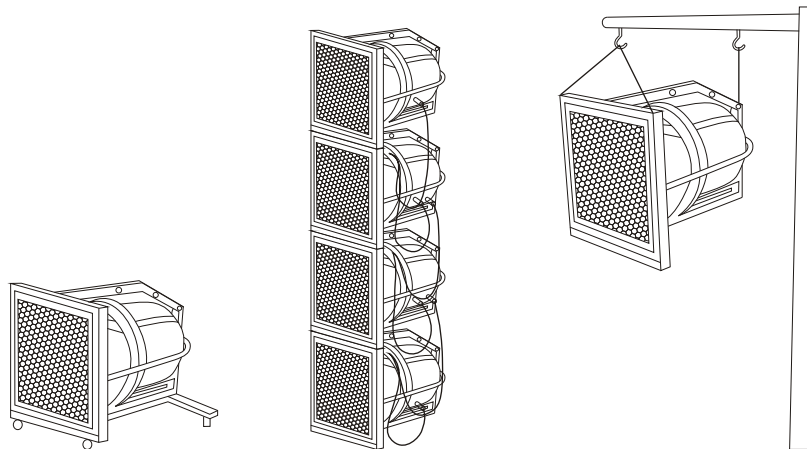

itc

Horn Speaker

T-2700

OWNER'S MANUAL

Dimension

Specifications

Model	T-2700
Power Taps@100V	150W
Power Taps@70V	75W
Impedance	Black:Com White:67Ω
SPL(1W/1M)	104dB
Freq Response	120-18KHz
Dimensions	576X576X830mm
Weight	24.2Kg
IP RATE	IP X6

Installation type

Floating type

Linear type

Hang type

Label stickers

T-2700