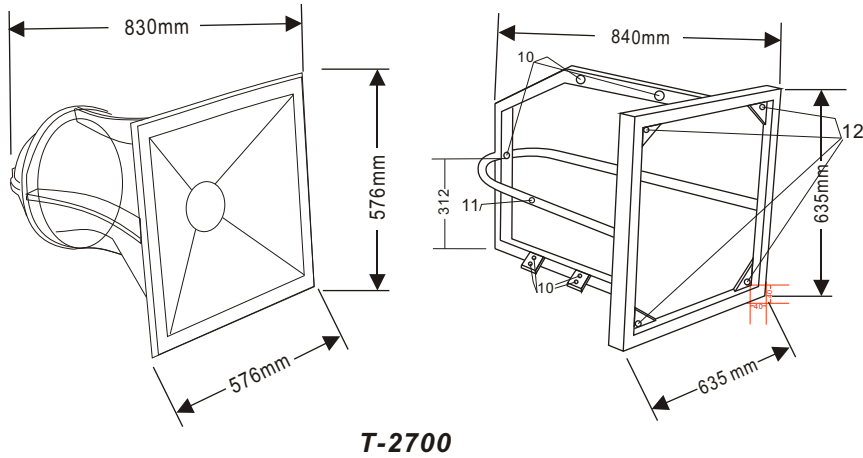

itc

Horn Speaker

T-2700

OWNER'S MANUAL

Dimension

Specifications

Model	T-2700
Power Taps@100V	150W
Power Taps@70V	75W
Impedance	Black:Com White:67Ω
SPL(1W/1M)	104dB
Freq Response	120-18KHz
Dimensions	576X576X830mm
Weight	24.2Kg
IP RATE	IP X6

Installation type

Floating type

Linear type

Hang type

Label stickers

T-2700