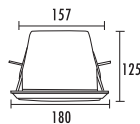

**Descriptions:**

5"/6"/8" fireproof version ceiling speaker  
Economy range design for voice evacuation system  
Ceramic connector, thermal use and fire-resistant cable  
5 power taps at 100V output  
All metal material design with fire dome  
Fast installation by spring clip  
Excellent response for background music and voice message  
EN54-24 certification is under taken

<b>Model</b>	VA-565
Power Taps @100V	0.38W, 0.75W, 1.5W, 3W, 6W
Power Taps @70V	0.19W, 0.38W, 0.75W, 1.5W, 3W
Impedance	Com/26KΩ /13KΩ /6.7KΩ /3.3KΩ /1.7KΩ
SPL(1W/1M)	92dB
Max. SPL (Rated W/1M)	100dB
Frequency Response (-10dB)	130-18KHz
Finish	Baffle: Steel, White Grille: Steel, White Cover: Steel, Red
Speaker Driver	5" x 1 1.5" x 1
Cutout Size	157mm
Dimensions	180 x 125mm
Weight	1.2Kg